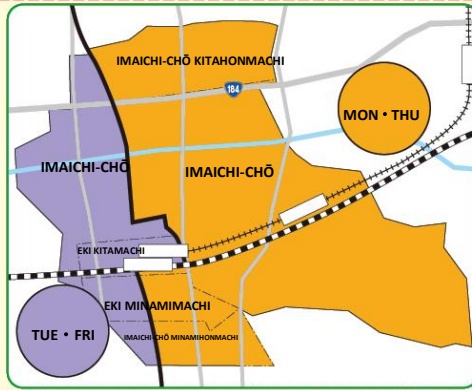

Fiscal Year
2018

Trash Collection Calendar for the 2018 Fiscal Year

2018		3月		MARCH		
日	月	火	水	木	金	土
SUN	MON	TUE	WED	THU	FRI	STU
				1	2	3
4	5	6	7	8	9	10
11	12	13	14	15	16	17
18	19	20	21	22	23	24
25	26	27	28	29	30	31

今市 Imaichi

Collection Days for Burnable Trash

Burnable trash will be collected as normal on all national holidays (such as Obon and the end of December) except for 1st-3rd January.

Garbage disposal app "threeR"
Use this app to check disposal dates and rules for sorting garbage.
* Download via QR Code *

If you are not sure which region you live in, please contact Kankyō Shisetsu-ka.

Collection Days for Non-Burnable Trash

Non-burnable trash will not be collected on national holidays or New Year's holidays. Please check the calendars below.

2018		4月		APRIL		
日	月	火	水	木	金	土
SUN	MON	TUE	WED	THU	FRI	SAT
1	2	3	4	5	6	7
8	9	10	11	12	13	14
15	16	17	18	19	20	21
22	23	24	25	26	27	28
29	30					

2018		5月		MAY		
日	月	火	水	木	金	土
SUN	MON	TUE	WED	THU	FRI	SAT
		1	2	3	4	5
6	7	8	9	10	11	12
13	14	15	16	17	18	19
20	21	22	23	24	25	26
27	28	29	30	31		

2018		6月		JUNE		
日	月	火	水	木	金	土
SUN	MON	TUE	WED	THU	FRI	SAT
					1	2
3	4	5	6	7	8	9
10	11	12	13	14	15	16
17	18	19	20	21	22	23
24	25	26	27	28	29	30

2018		7月		JULY		
日	月	火	水	木	金	土
SUN	MON	TUE	WED	THU	FRI	SAT
1	2	3	4	5	6	7
8	9	10	11	12	13	14
15	16	17	18	19	20	21
22	23	24	25	26	27	28
29	30	31				

2018		8月		AUGUST		
日	月	火	水	木	金	土
SUN	MON	TUE	WED	THU	FRI	SAT
			1	2	3	4
5	6	7	8	9	10	11
12	13	14	15	16	17	18
19	20	21	22	23	24	25
26	27	28	29	30	31	

2018		9月		SEPTEMBER		
日	月	火	水	木	金	土
SUN	MON	TUE	WED	THU	FRI	SAT
						1
2	3	4	5	6	7	8
9	10	11	12	13	14	15
16	17	18	19	20	21	22
23	24	25	26	27	28	29

2018		10月		OCTOBER		
日	月	火	水	木	金	土
SUN	MON	TUE	WED	THU	FRI	SAT
1	2	3	4	5	6	
7	8	9	10	11	12	13
14	15	16	17	18	19	20
21	22	23	24	25	26	27
28	29	30	31			

2018		11月		NOVEMBER		
日	月	火	水	木	金	土
SUN	MON	TUE	WED	THU	FRI	SAT
4	5	6	7	8	9	10
11	12	13	14	15	16	17
18	19	20	21	22	23	24
25	26	27	28	29	30	

2018		12月		DECEMBER		
日	月	火	水	木	金	土
SUN	MON	TUE	WED	THU	FRI	SAT
2	3	4	5	6	7	8
9	10	11	12	13	14	15
16	17	18	19	20	21	22
23	24	25	26	27	28	29
30	31					

2019		1月		JANUARY		
日	月	火	水	木	金	土
SUN	MON	TUE	WED	THU	FRI	SAT
		1	2	3	4	5
6	7	8	9	10	11	12
13	14	15	16	17	18	19
20	21	22	23	24	25	26
27	28	29	30	31		

2019		2月		FEBRUARY		
日	月	火	水	木	金	土
SUN	MON	TUE	WED	THU	FRI	SAT
					1	2
3	4	5	6	7	8	9
10	11	12	13	14	15	16
17	18	19	20	21	22	23
24	25	26	27	28		

2019		3月		MARCH		
日	月	火	水	木	金	土
SUN	MON	TUE	WED	THU	FRI	SAT
3	4	5	6	7	8	9
10	11	12	13	14	15	16
17	18	19	20	21	22	23
24	25	26	27	28	29	30