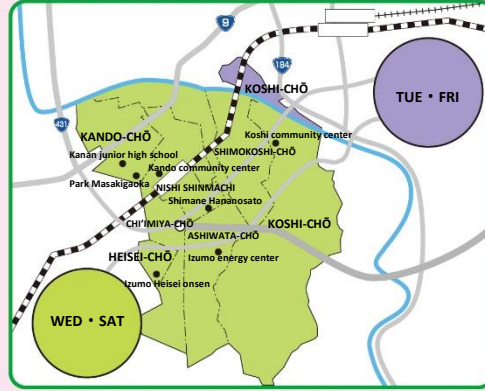

2019 3月 MARCH						
日	月	火	水	木	金	土
SUN	MON	TUE	WED	THU	FRI	STU
					1	2
3	4	5	6	7	8	9
10	11	12	13	14	15	16
17	18	19	20	21	22	23
24	25	26	27	28	29	30
31						

古志・神門・平成
Koshi Kando Heisei

Collection Days for Burnable Trash

Burnable trash will be collected as normal on all national holidays (such as Obon and the end of December) except for January 1st-3rd.

Garbage disposal app "threeR"
Use this app to check disposal dates and rules for sorting garbage.
* Download via QR Code *