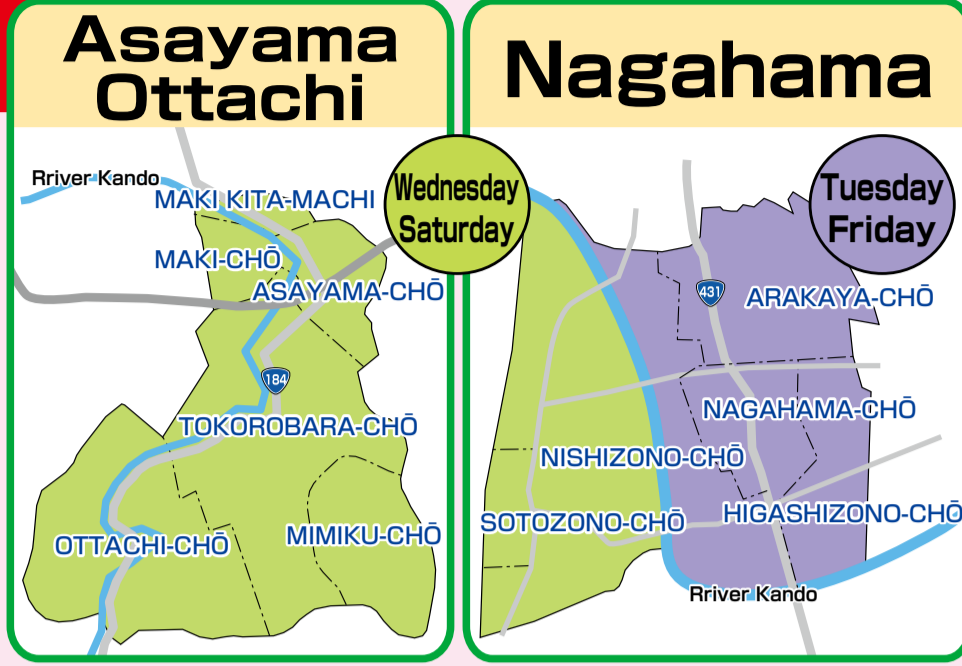

Trash Collection Calendar for the 2021 Fiscal Year

朝山・乙立・長浜 Asayama・Ottachi・Nagahama

2021		3月 MARCH				
日	月	火	水	木	金	土
SUN	MON	TUE	WED	THU	FRI	SAT
	1	2	3	4	5	6
7	8	9	10	11	12	13
14	15	16	17	18	19	20
21	22	23	24	25	26	27
28	29	30	31			

Collection Days for Burnable Trash

● Burnable waste is not collected Jan 1st-3rd. On other holidays and during Golden Week, waste is collected on the designated weekday.

80% of all compostable trash is water, so please make sure to squeeze out as much water as you can before you throw it out. The less water there is, the less fuel is needed to burn your trash!

Garbage disposal app "さんあ〜る(threeR)"
Use this app to check disposal dates and rules for sorting garbage.

★Download via QR Code★

*App is free to use. Users are responsible for data & transmission fees. *Some OS versions may not be supported.

If you are not sure which region you live in, please contact Kankyō Shisetsu-ka.

Collection Days for Non-Burnable Trash

● Non-burnable trash will not be collected on national holidays, replacement days off, or New Year's holidays (Dec 29th to Jan 4th). Please check the calendars below.