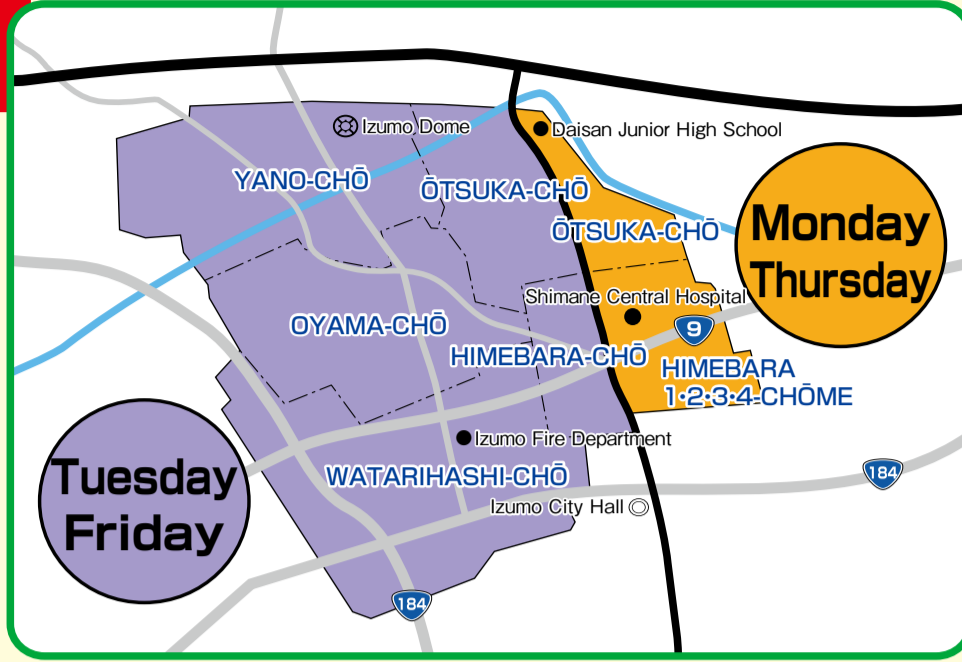

# 四 絡 Yotsugane

2022		3月		MARCH		
日	月	火	水	木	金	土
SUN	MON	TUE	WED	THU	FRI	SAT
		1	2	3	4	5
6	7	8	9	10	11	12
13	14	15	16	17	18	19
20	21	22	23	24	25	26
27	28	29	30	31		

## Collection Days for Burnable Trash

● Non-burnable waste and recyclables will not be collected on national holidays, replacement national holidays, or New Year's holidays (Dec 29th to Jan 4th). If scheduled collection falls on one of these days, a replacement collection day will be set. Check these dates on the calendars below.

### Garbage disposal app "さんあ〜る(threeR)"

Use this app to check disposal dates and rules for sorting garbage.

★Download via QR Code★

If you are not sure which region you live in, please contact Kankyō Shisetsu-ka.