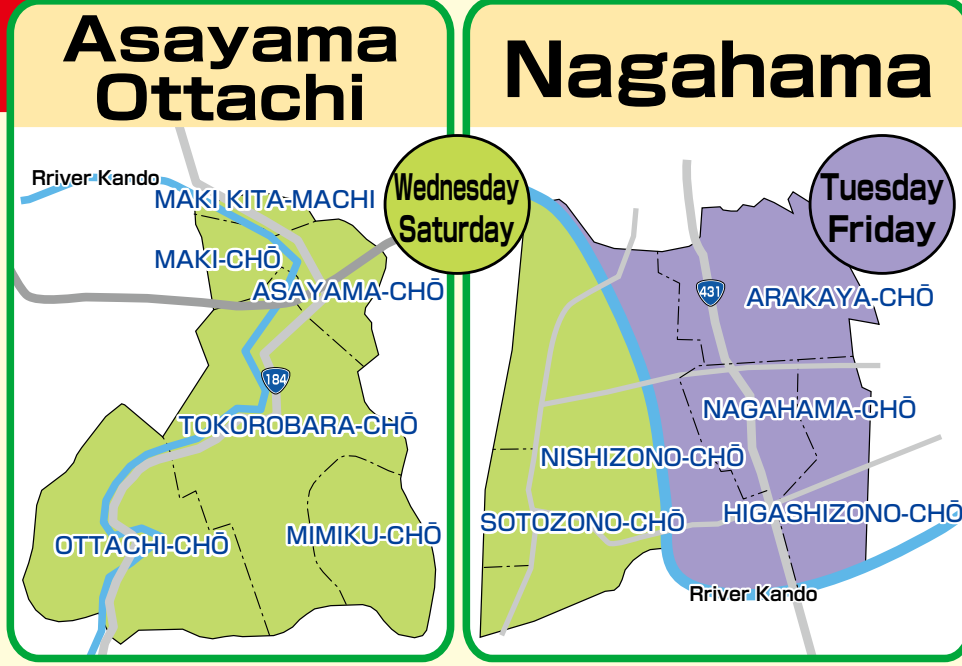

Trash Collection Calendar for the 2022 Fiscal Year

朝山・乙立・長浜 Asayama・Ottachi・Nagahama

2022		3月		MARCH		
日	月	火	水	木	金	土
SUN	MON	TUE	WED	THU	FRI	SAT
		1	2	3	4	5
6	7	8	9	10	11	12
13	14	15	16	17	18	19
20	21	22	23	24	25	26
27	28	29	30	31		

Collection Days for Burnable Trash

● Non-burnable waste and recyclables will not be collected on national holidays, replacement national holidays, or New Year's holidays (Dec 29th to Jan 4th). If scheduled collection falls on one of these days, a replacement collection day will be set. Check these dates on the calendars below.

80% of all compostable trash is water, so please make sure to squeeze out as much water as you can before you throw it out. The less water there is, the less fuel is needed to burn your trash!

Garbage disposal app "さんあ〜る(threeR)"
Use this app to check disposal dates and rules for sorting garbage.

If you are not sure which region you live in, please contact Kankyō Shisetsu-ka.

Collection Days for Non-Burnable Waste and Recyclables

● Non-burnable waste and recyclables will not be collected on national holidays, replacement national holidays, or New Year's holidays (Dec 29th to Jan 4th). If scheduled collection falls on one of these days, a replacement collection day will be set. Check these dates on the calendars below.

2022		4月		APRIL		
日	月	火	水	木	金	土
SUN	MON	TUE	WED	THU	FRI	SAT
					1	2
3	4	5	6	7	8	9
10	11	12	13	14	15	16
17	18	19	20	21	22	23
24	25	26	27	28	29	30

2022		5月		MAY		
日	月	火	水	木	金	土
SUN	MON	TUE	WED	THU	FRI	SAT
1	2	3	4	5	6	7
8	9	10	11	12	13	14
15	16	17	18	19	20	21
22	23	24	25	26	27	28
29	30	31				

2022		6月		JUNE		
日	月	火	水	木	金	土
SUN	MON	TUE	WED	THU	FRI	SAT
			1	2	3	4
5	6	7	8	9	10	11
12	13	14	15	16	17	18
19	20	21	22	23	24	25
26	27	28	29	30		

2022		7月		JULY		
日	月	火	水	木	金	土
SUN	MON	TUE	WED	THU	FRI	SAT
					1	2
3	4	5	6	7	8	9
10	11	12	13	14	15	16
17	18	19	20	21	22	23
24	25	26	27	28	29	30

May 30 - June 5 is Waste Reduction & Recycling Promotion Week

2022		8月		AUGUST		
日	月	火	水	木	金	土
SUN	MON	TUE	WED	THU	FRI	SAT
	1	2	3	4	5	6
7	8	9	10	11	12	13
14	15	16	17	18	19	20
21	22	23	24	25	26	27
28	29	30	31			

2022		9月		SEPTEMBER		
日	月	火	水	木	金	土
SUN	MON	TUE	WED	THU	FRI	SAT
				1	2	3
4	5	6	7	8	9	10
11	12	13	14	15	16	17
18	19	20	21	22	23	24
25	26	27	28	29	30	

2022		10月		OCTOBER		
日	月	火	水	木	金	土
SUN	MON	TUE	WED	THU	FRI	SAT
2	3	4	5	6	7	8
9	10	11	12	13	14	15
16	17	18	19	20	21	22
23	24	25	26	27	28	29
30	31					

2022		11月		NOVEMBER		
日	月	火	水	木	金	土
SUN	MON	TUE	WED	THU	FRI	SAT
		1	2	3	4	5
6	7	8	9	10	11	12
13	14	15	16	17	18	19
20	21	22	23	24	25	26
27	28	29	30			

October is 3R Promotion Month

2022		12月		DECEMBER		
日	月	火	水	木	金	土
SUN	MON	TUE	WED	THU	FRI	SAT
				1	2	3
4	5	6	7	8	9	10
11	12	13	14	15	16	17
18	19	20	21	22	23	24
25	26	27	28	29	30	31

2023		1月		JANUARY		
日	月	火	水	木	金	土
SUN	MON	TUE	WED	THU	FRI	SAT
1	2	3	4	5	6	7
8	9	10	11	12	13	14
15	16	17	18	19	20	21
22	23	24	25	26	27	28
29	30	31				

2023		2月		FEBRUARY		
日	月	火	水	木	金	土
SUN	MON	TUE	WED	THU	FRI	SAT
			1	2	3	4
5	6	7	8	9	10	11
12	13	14	15	16	17	18
19	20	21	22	23	24	25
26	27	28				

2023		3月		MARCH		
日	月	火	水	木	金	土
SUN	MON	TUE	WED	THU	FRI	SAT
			1	2	3	4
5	6	7	8	9	10	11
12	13	14	15	16	17	18
19	20	21	22	23	24	25
26	27	28	29	30	31	

Asayama・Ottachi

Makikita-machi / Asayama-chō / Maki-chō
Tokorobara-chō / Mimiku-chō / Ottachi-chō

- Shredded waste・empty beverage cans
- Landfill waste・dry cell batteries・fluorescent lights
- Empty bottles
- PET bottles

Arakaya

Arakaya-chō / Nagahama-chō
Higashizono-chō Kitazono / Nishizono-chō Sakiya

- Shredded waste・empty beverage cans
- Landfill waste・dry cell batteries・fluorescent lights
- Empty bottles
- PET bottles

Sono

Higashizono-chō (excl. Kitazono)
Nishizono-chō (excl. Sakiya) / Sotozono-chō

- Shredded waste・empty beverage cans
- Landfill waste・dry cell batteries・fluorescent lights
- Empty bottles
- PET bottles

Bulky Waste Collection Days