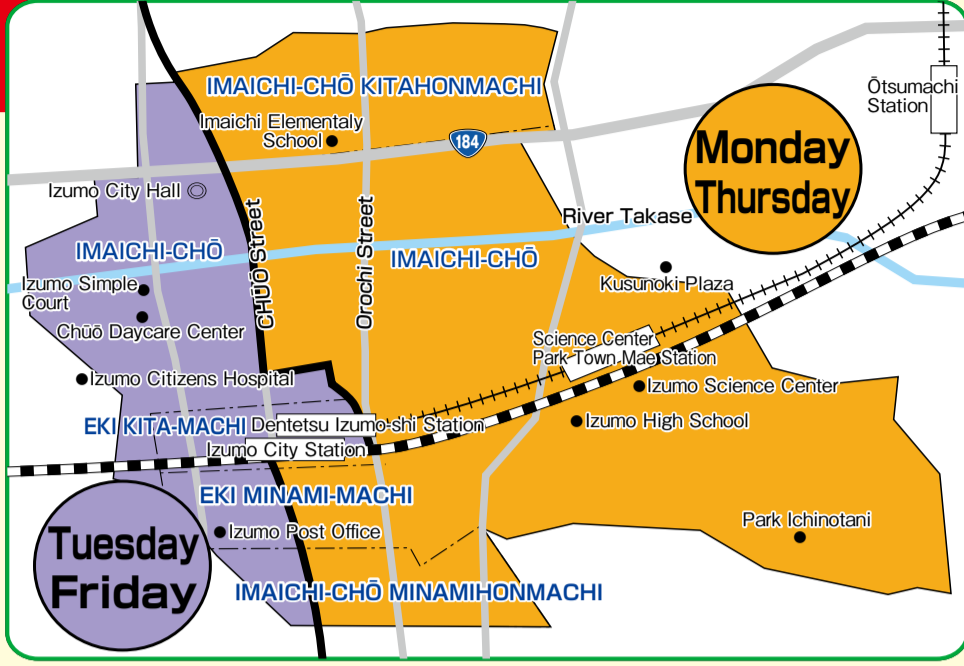

Trash Collection Calendar for the 2022 Fiscal Year

今市 Imaichi

2022		3月 MARCH				
日	月	火	水	木	金	土
SUN	MON	TUE	WED	THU	FRI	SAT
		1	2	3	4	5
6	7	8	9	10	11	12
13	14	15	16	17	18	19
20	21	22	23	24	25	26
27	28	29	30	31		

Collection Days for Burnable Trash

● Non-burnable waste and recyclables will not be collected on national holidays, replacement national holidays, or New Year's holidays (Dec 29th to Jan 4th). If scheduled collection falls on one of these days, a replacement collection day will be set. Check these dates on the calendars below.

80% of all compostable trash is water, so please make sure to squeeze out as much water as you can before you throw it out. The less water there is, the less fuel is needed to burn your trash!

Garbage disposal app "さんあ〜る(threeR)"
Use this app to check disposal dates and rules for sorting garbage.

If you are not sure which region you live in, please contact Kankyō Shisetsu-ka.

Collection Days for Non-Burnable Waste and Recyclables

● Non-burnable waste and recyclables will not be collected on national holidays, replacement national holidays, or New Year's holidays (Dec 29th to Jan 4th). If scheduled collection falls on one of these days, a replacement collection day will be set. Check these dates on the calendars below.

2022		4月 APRIL				
日	月	火	水	木	金	土
SUN	MON	TUE	WED	THU	FRI	SAT
					1	2
3	4	5	6	7	8	9
10	11	12	13	14	15	16
17	18	19	20	21	22	23
24	25	26	27	28	29	30

2022		5月 MAY				
日	月	火	水	木	金	土
SUN	MON	TUE	WED	THU	FRI	SAT
1	2	3	4	5	6	7
8	9	10	11	12	13	14
15	16	17	18	19	20	21
22	23	24	25	26	27	28
29	30	31				

2022		6月 JUNE				
日	月	火	水	木	金	土
SUN	MON	TUE	WED	THU	FRI	SAT
			1	2	3	4
5	6	7	8	9	10	11
12	13	14	15	16	17	18
19	20	21	22	23	24	25
26	27	28	29	30		

2022		7月 JULY				
日	月	火	水	木	金	土
SUN	MON	TUE	WED	THU	FRI	SAT
					1	2
3	4	5	6	7	8	9
10	11	12	13	14	15	16
17	18	19	20	21	22	23
24	25	26	27	28	29	30

May 30 - June 5 is Waste Reduction & Recycling Promotion Week

2022		8月 AUGUST				
日	月	火	水	木	金	土
SUN	MON	TUE	WED	THU	FRI	SAT
	1	2	3	4	5	6
7	8	9	10	11	12	13
14	15	16	17	18	19	20
21	22	23	24	25	26	27
28	29	30	31			

2022		9月 SEPTEMBER				
日	月	火	水	木	金	土
SUN	MON	TUE	WED	THU	FRI	SAT
				1	2	3
4	5	6	7	8	9	10
11	12	13	14	15	16	17
18	19	20	21	22	23	24
25	26	27	28	29	30	

2022		10月 OCTOBER				
日	月	火	水	木	金	土
SUN	MON	TUE	WED	THU	FRI	SAT
2	3	4	5	6	7	8
9	10	11	12	13	14	15
16	17	18	19	20	21	22
23	24	25	26	27	28	29
30	31					

October is 3R Promotion Month

2022		11月 NOVEMBER				
日	月	火	水	木	金	土
SUN	MON	TUE	WED	THU	FRI	SAT
		1	2	3	4	5
6	7	8	9	10	11	12
13	14	15	16	17	18	19
20	21	22	23	24	25	26
27	28	29	30			

2022		12月 DECEMBER				
日	月	火	水	木	金	土
SUN	MON	TUE	WED	THU	FRI	SAT
				1	2	3
4	5	6	7	8	9	10
11	12	13	14	15	16	17
18	19	20	21	22	23	24
25	26	27	28	29	30	31

2023		1月 JANUARY				
日	月	火	水	木	金	土
SUN	MON	TUE	WED	THU	FRI	SAT
1	2	3	4	5	6	7
8	9	10	11	12	13	14
15	16	17	18	19	20	21
22	23	24	25	26	27	28
29	30	31				

2023		2月 FEBRUARY				
日	月	火	水	木	金	土
SUN	MON	TUE	WED	THU	FRI	SAT
			1	2	3	4
5	6	7	8	9	10	11
12	13	14	15	16	17	18
19	20	21	22	23	24	25
26	27	28				

2023		3月 MARCH				
日	月	火	水	木	金	土
SUN	MON	TUE	WED	THU	FRI	SAT
			1	2	3	4
5	6	7	8	9	10	11
12	13	14	15	16	17	18
19	20	21	22	23	24	25
26	27	28	29	30	31