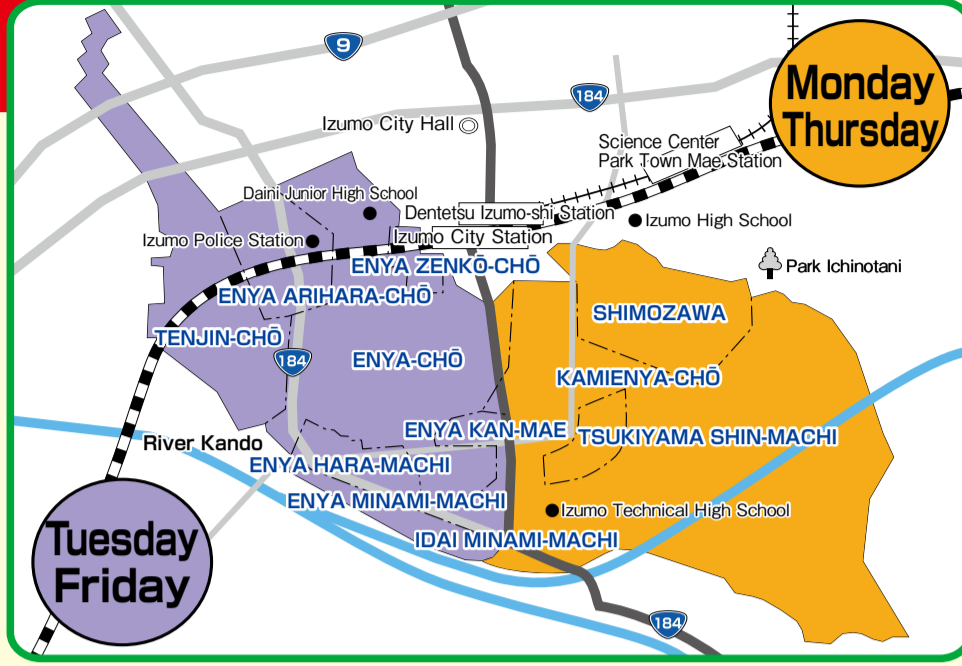

Trash Collection Calendar for the 2022 Fiscal Year

塩治 Enya

2022		3月 MARCH				
日	月	火	水	木	金	土
SUN	MON	TUE	WED	THU	FRI	SAT
		1	2	3	4	5
6	7	8	9	10	11	12
13	14	15	16	17	18	19
20	21	22	23	24	25	26
27	28	29	30	31		

Collection Days for Burnable Trash

● Non-burnable waste and recyclables will not be collected on national holidays, replacement national holidays, or New Year's holidays (Dec 29th to Jan 4th). If scheduled collection falls on one of these days, a replacement collection day will be set. Check these dates on the calendars below.

80% of all compostable trash is water, so please make sure to squeeze out as much water as you can before you throw it out. The less water there is, the less fuel is needed to burn your trash!

Monday
Thursday

Tuesday
Friday

Garbage disposal app "さんあ〜る(threeR)"
Use this app to check disposal dates and rules for sorting garbage.

If you are not sure which region you live in, please contact Kankyō Shisetsu-ka.

Collection Days for Non-Burnable Waste and Recyclables

● Non-burnable waste and recyclables will not be collected on national holidays, replacement national holidays, or New Year's holidays (Dec 29th to Jan 4th). If scheduled collection falls on one of these days, a replacement collection day will be set. Check these dates on the calendars below.

2022		4月 APRIL				
日	月	火	水	木	金	土
SUN	MON	TUE	WED	THU	FRI	SAT
					1	2
3	4	5	6	7	8	9
10	11	12	13	14	15	16
17	18	19	20	21	22	23
24	25	26	27	28	29	30

2022		5月 MAY				
日	月	火	水	木	金	土
SUN	MON	TUE	WED	THU	FRI	SAT
1	2	3	4	5	6	7
8	9	10	11	12	13	14
15	16	17	18	19	20	21
22	23	24	25	26	27	28
29	30	31				

May 30 - June 5 is Waste Reduction & Recycling Promotion Week

2022		6月 JUNE				
日	月	火	水	木	金	土
SUN	MON	TUE	WED	THU	FRI	SAT
			1	2	3	4
5	6	7	8	9	10	11
12	13	14	15	16	17	18
19	20	21	22	23	24	25
26	27	28	29	30		

2022		7月 JULY				
日	月	火	水	木	金	土
SUN	MON	TUE	WED	THU	FRI	SAT
					1	2
3	4	5	6	7	8	9
10	11	12	13	14	15	16
17	18	19	20	21	22	23
24	25	26	27	28	29	30

2022		8月 AUGUST				
日	月	火	水	木	金	土
SUN	MON	TUE	WED	THU	FRI	SAT
	1	2	3	4	5	6
7	8	9	10	11	12	13
14	15	16	17	18	19	20
21	22	23	24	25	26	27
28	29	30	31			

2022		9月 SEPTEMBER				
日	月	火	水	木	金	土
SUN	MON	TUE	WED	THU	FRI	SAT
				1	2	3
4	5	6	7	8	9	10
11	12	13	14	15	16	17
18	19	20	21	22	23	24
25	26	27	28	29	30	

2022		10月 OCTOBER				
日	月	火	水	木	金	土
SUN	MON	TUE	WED	THU	FRI	SAT
2	3	4	5	6	7	8
9	10	11	12	13	14	15
16	17	18	19	20	21	22
23	24	25	26	27	28	29
30	31					

October is 3R Promotion Month

2022		11月 NOVEMBER				
日	月	火	水	木	金	土
SUN	MON	TUE	WED	THU	FRI	SAT
		1	2	3	4	5
6	7	8	9	10	11	12
13	14	15	16	17	18	19
20	21	22	23	24	25	26
27	28	29	30			

2022		12月 DECEMBER				
日	月	火	水	木	金	土
SUN	MON	TUE	WED	THU	FRI	SAT
				1	2	3
4	5	6	7	8	9	10
11	12	13	14	15	16	17
18	19	20	21	22	23	24
25	26	27	28	29	30	31

2023		1月 JANUARY				
日	月	火	水	木	金	土
SUN	MON	TUE	WED	THU	FRI	SAT
1	2	3	4	5	6	7
8	9	10	11	12	13	14
15	16	17	18	19	20	21
22	23	24	25	26	27	28
29	30	31				

2023		2月 FEBRUARY				
日	月	火	水	木	金	土
SUN	MON	TUE	WED	THU	FRI	SAT
			1	2	3	4
5	6	7	8	9	10	11
12	13	14	15	16	17	18
19	20	21	22	23	24	25
26	27	28				

2023		3月 MARCH				
日	月	火	水	木	金	土
SUN	MON	TUE	WED	THU	FRI	SAT
			1	2	3	4
5	6	7	8	9	10	11
12	13	14	15	16	17	18
19	20	21	22	23	24	25
26	27	28	29	30	31	

Tenjin-chō Enya Arihara 1・6-chōme

- Shredded waste · empty beverage cans
- ▲ Empty bottles
- Landfill waste · dry cell batteries · fluorescent lights
- ★ PET bottles

Enya-chō/Enya Hara-machi 1-chōme/Enya Zenkō-chō Enya Arihara 2・3・4・5-chōme Enya Kan-mae 1・2・3・4-chōme

- Shredded waste · empty beverage cans
- ▲ Empty bottles
- Landfill waste · dry cell batteries · fluorescent lights
- ★ PET bottles

Kamienya-chō Shimosawa

- Shredded waste · empty beverage cans
- ▲ Empty bottles
- Landfill waste · dry cell batteries · fluorescent lights
- ★ PET bottles

Kamienya-chō(excl.Shimosawa)/Enya Kan-mae 5・6-chōme Idai Minami-machi/Enya Hara-machi 2・3-chōme Enya Minami-machi/Tsukiyama Shin-machi

- Shredded waste · empty beverage cans
- ▲ Empty bottles
- Landfill waste · dry cell batteries · fluorescent lights
- ★ PET bottles

Bulky Waste Collection Days