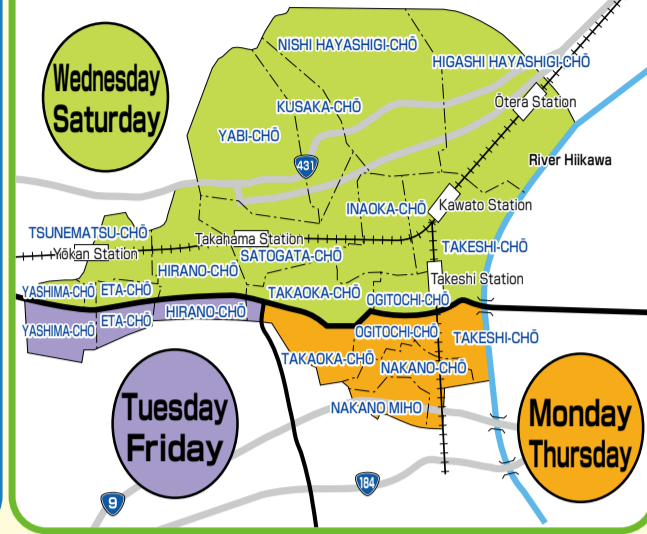

Trash Collection Calendar for the 2022 Fiscal Year

高松・高浜・川跡・鷺巣
Takamatsu・Takahama・Kawato・Tobisu

2022		3月 MARCH				
日	月	火	水	木	金	土
SUN	MON	TUE	WED	THU	FRI	SAT
		1	2	3	4	5
6	7	8	9	10	11	12
13	14	15	16	17	18	19
20	21	22	23	24	25	26
27	28	29	30	31		

Collection Days for Burnable Trash

● Non-burnable waste and recyclables will not be collected on national holidays, replacement national holidays, or New Year's holidays (Dec 29th to Jan 4th). If scheduled collection falls on one of these days, a replacement collection day will be set. Check these dates on the calendars below.

Every week on
Tuesdays
and
Fridays

Takahama・Kawato・Tobisu

Garbage disposal app "さんあ〜る(threeR)"

Use this app to check disposal dates and rules for sorting garbage.

★Download via QR Code★

If you are not sure which region you live in, please contact Kankyō Shisetsu-ka.