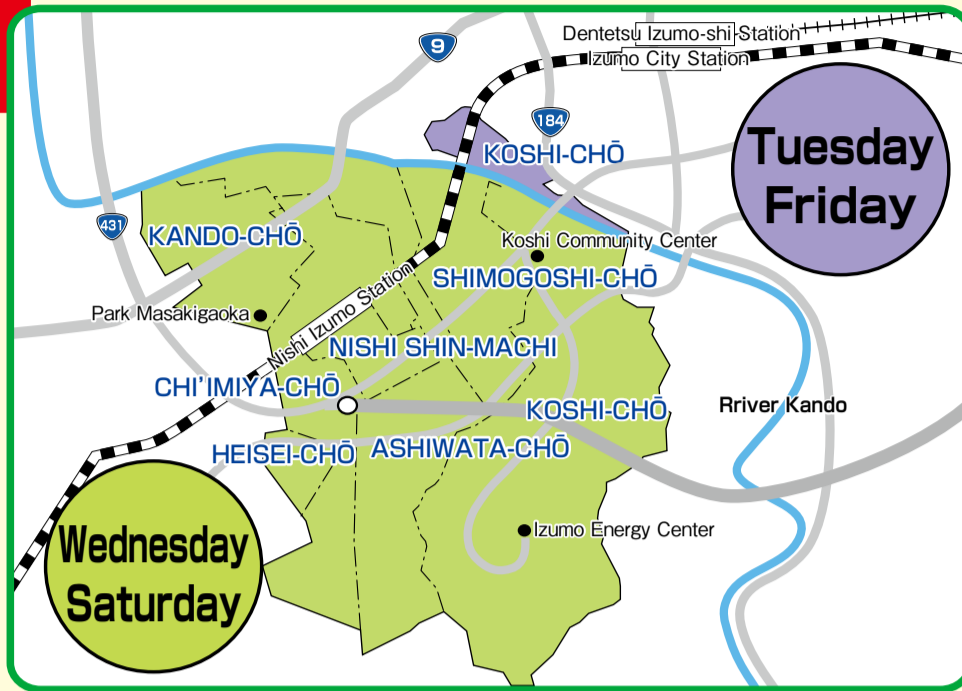

Trash Collection Calendar for the 2023 Fiscal Year

古志・神門・平成
Koshi・Kando・Heisei

2023		3月		MARCH		
日	月	火	水	木	金	土
SUN	MON	TUE	WED	THU	FRI	SAT
			1	2	3	4
5	6	7	8	9	10	11
12	13	14	15	16	17	18
19	20	21	22	23	24	25
26	27	28	29	30	31	

Garbage disposal app "さんあ〜る(threeR)"

Use this app to check disposal dates and rules for sorting garbage.

★Download via QR Code★

Paper Recycling Stations

For details, see the "Waste Sorting and Disposal Guidebook".