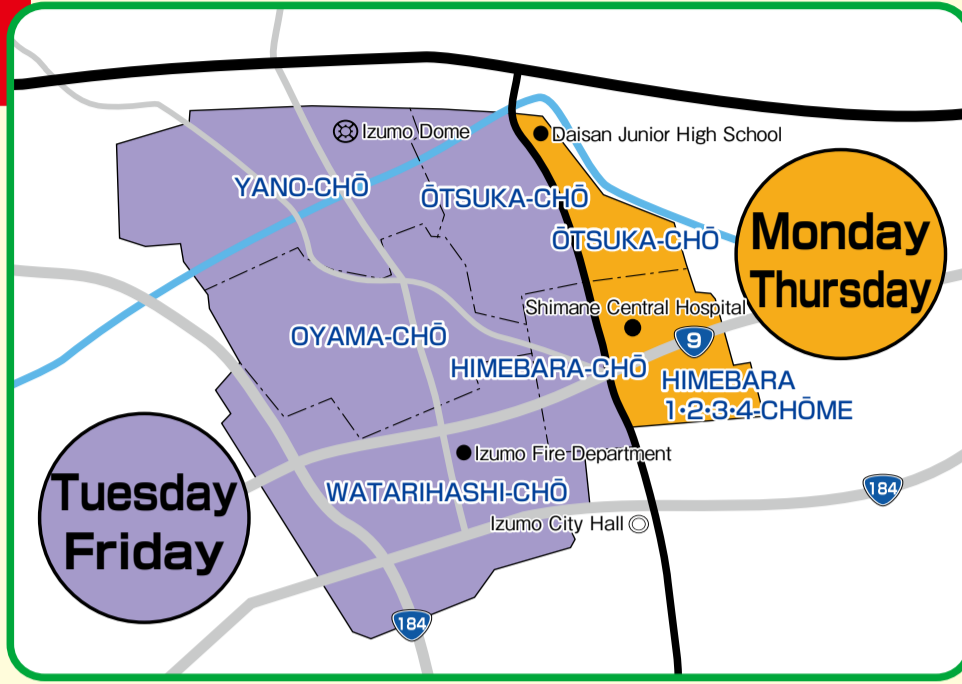

Trash Collection Calendar for the 2023 Fiscal Year

四 絡 Yotsugane

2023		3月		MARCH		
日	月	火	水	木	金	土
SUN	MON	TUE	WED	THU	FRI	SAT
			1	2	3	4
5	6	7	8	9	10	11
12	13	14	15	16	17	18
19	20	21	22	23	24	25
26	27	28	29	30	31	

Please make sure to put out your trash by 8:30 a.m. on the collection day!

Collection Days for Burnable Trash

● Non-burnable waste and recyclables will not be collected on national holidays, replacement national holidays, or New Year's holidays (Dec 29th to Jan 4th). If scheduled collection falls on one of these days, a replacement collection day will be set. Check these dates on the calendars below.

Garbage disposal app "さんあ〜る(threeR)"

Use this app to check disposal dates and rules for sorting garbage.

★Download via QR Code★

Paper Recycling Stations

For details, see the "Waste Sorting and Disposal Guidebook".