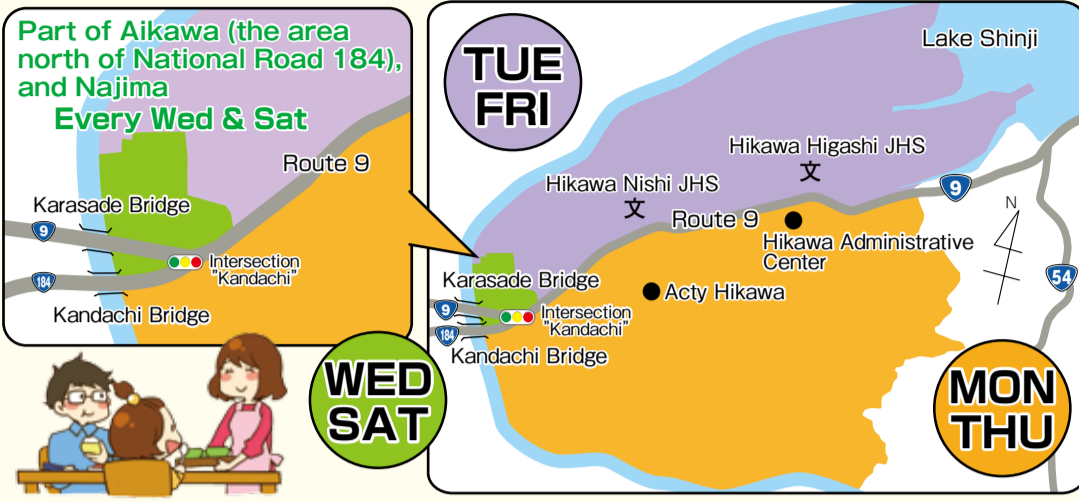

Trash Collection Calendar for the 2023 Fiscal Year

斐川 Hikawa

2023		3月		MARCH		
日	月	火	水	木	金	土
SUN	MON	TUE	WED	THU	FRI	SAT
			1	2	3	4
5	6	7	8	9	10	11
12	13	14	15	16	17	18
19	20	21	22	23	24	25
26	27	28	29	30	31	

Please make sure to put out your trash by 8:30 a.m. on the collection day!

Collection Days for Burnable Trash

● Burnable trash will be collected on national holidays etc.*

*There is no trash collection on January 1st-3rd.

Give it a dry! Dry your waste before you throw it out.
80% of organic waste is made up of liquid content. You can reduce the overall volume of your waste simply by draining water from it before disposing of it. By staying mindful of this, we can reduce our waste as a city!

Garbage disposal app "さんあ~る(threeR)"
Use this app to check disposal dates and rules for sorting garbage.
★Download via QR Code★

iOS (iPhone/iPad) Android

*App is free to use. Users are responsible for data & transmission fees.
*Some OS versions may not be supported.

Collection Days for Non-Burnable Waste and Recyclables

● Non-burnable waste and recyclables will not be collected on national holidays, replacement national holidays, or New Year's holidays (Dec 29th to Jan 4th). If scheduled collection falls on one of these days, a replacement collection day will be set. Check these dates on the calendars below.

2023		4月		APRIL		
日	月	火	水	木	金	土
SUN	MON	TUE	WED	THU	FRI	SAT
						1
2	3	4	5	6	7	8
9	10	11	12	13	14	15
16	17	18	19	20	21	22
23	24	25	26	27	28	29
30						

2023		5月		MAY		
日	月	火	水	木	金	土
SUN	MON	TUE	WED	THU	FRI	SAT
	1	2	3	4	5	6
7	8	9	10	11	12	13
14	15	16	17	18	19	20
21	22	23	24	25	26	27
28	29	30	31			

2023		6月		JUNE		
日	月	火	水	木	金	土
SUN	MON	TUE	WED	THU	FRI	SAT
				1	2	3
4	5	6	7	8	9	10
11	12	13	14	15	16	17
18	19	20	21	22	23	24
25	26	27	28	29	30	

2023		7月		JULY		
日	月	火	水	木	金	土
SUN	MON	TUE	WED	THU	FRI	SAT
2	3	4	5	6	7	8
9	10	11	12	13	14	15
16	17	18	19	20	21	22
23	24	25	26	27	28	29
30	31					

May 30 - June 5 is Waste Reduction & Recycling Promotion Week

2023		8月		AUGUST		
日	月	火	水	木	金	土
SUN	MON	TUE	WED	THU	FRI	SAT
		1	2	3	4	5
6	7	8	9	10	11	12
13	14	15	16	17	18	19
20	21	22	23	24	25	26
27	28	29	30	31		

2023		9月		SEPTEMBER		
日	月	火	水	木	金	土
SUN	MON	TUE	WED	THU	FRI	SAT
					1	2
3	4	5	6	7	8	9
10	11	12	13	14	15	16
17	18	19	20	21	22	23
24	25	26	27	28	29	30

2023		10月		OCTOBER		
日	月	火	水	木	金	土
SUN	MON	TUE	WED	THU	FRI	SAT
1	2	3	4	5	6	7
8	9	10	11	12	13	14
15	16	17	18	19	20	21
22	23	24	25	26	27	28
29	30	31				

2023		11月		NOVEMBER		
日	月	火	水	木	金	土
SUN	MON	TUE	WED	THU	FRI	SAT
			1	2	3	4
5	6	7	8	9	10	11
12	13	14	15	16	17	18
19	20	21	22	23	24	25
26	27	28	29	30		

October is threeR Promotion and Food Waste Reduction Month

2023		12月		DECEMBER		
日	月	火	水	木	金	土
SUN	MON	TUE	WED	THU	FRI	SAT
					1	2
3	4	5	6	7	8	9
10	11	12	13	14	15	16
17	18	19	20	21	22	23
24	25	26	27	28	29	30
31						

2024		1月		JANUARY		
日	月	火	水	木	金	土
SUN	MON	TUE	WED	THU	FRI	SAT
	1	2	3	4	5	6
7	8	9	10	11	12	13
14	15	16	17	18	19	20
21	22	23	24	25	26	27
28	29	30	31			

2024		2月		FEBRUARY		
日	月	火	水	木	金	土
SUN	MON	TUE	WED	THU	FRI	SAT
				1	2	3
4	5	6	7	8	9	10
11	12	13	14	15	16	17
18	19	20	21	22	23	24
25	26	27	28	29		

2024		3月		MARCH		
日	月	火	水	木	金	土
SUN	MON	TUE	WED	THU	FRI	SAT
					1	2
3	4	5	6	7	8	9
10	11	12	13	14	15	16
17	18	19	20	21	22	23
24	25	26	27	28	29	30
31						

Shōbara

[Gakutō-Shōbara-Kanba-Mitsugane-Kamishōbara]

- Landfill waste
- Shredded waste
- Empty beverage cans
- Empty bottles
- PET bottles

Iwano

[Tobimura-Najima-Torii-Kaminaoe]

- Landfill waste
- Shredded waste
- Empty beverage cans
- Empty bottles
- PET bottles

Shussai

[Agu-Shussai-Kanpi-Gui-Aikawa]

- Landfill waste
- Shredded waste
- Empty beverage cans
- Empty bottles
- PET bottles

Naoe · Hisagi

[Naoe] [Minami-Fukudomi-Harashika-Imazaika]
*For Kaminaoe, please check the calendar for Iwano.

- Landfill waste
- Shredded waste
- Empty beverage cans
- Empty bottles
- PET bottles

Shuttō

[Okinosu-Nakanosu-Kurome-Sanbuichi-Sakata]

- Landfill waste
- Shredded waste
- Empty beverage cans
- Empty bottles
- PET bottles