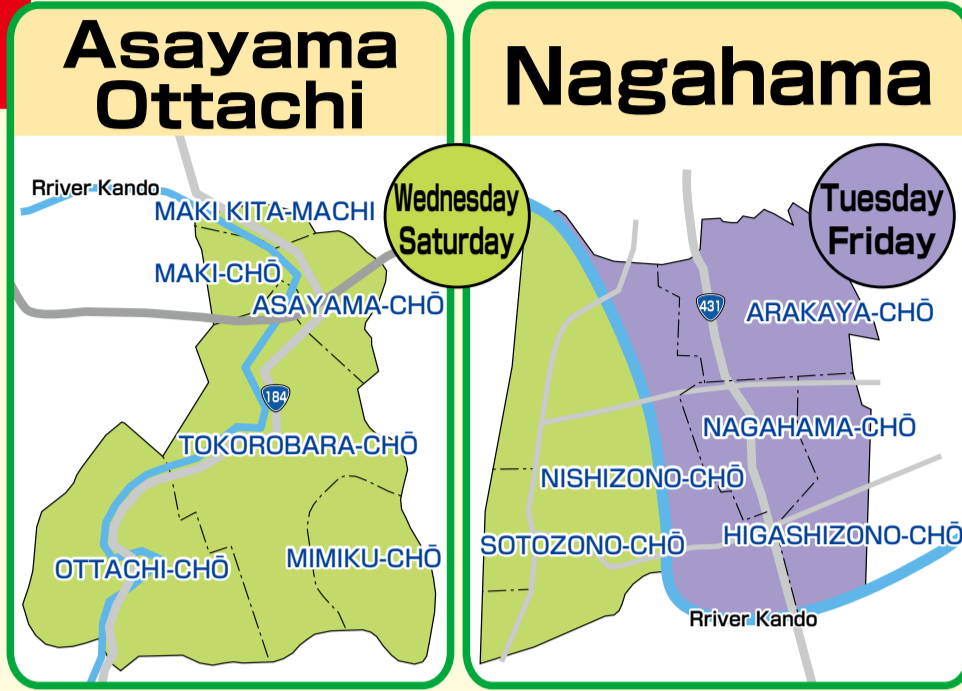

Trash Collection Calendar for the 2023 Fiscal Year

朝山・乙立・長浜 Asayama・Ottachi・Nagahama

2023		3月		MARCH		
日	月	火	水	木	金	土
SUN	MON	TUE	WED	THU	FRI	SAT
			1	2	3	4
5	6	7	8	9	10	11
12	13	14	15	16	17	18
19	20	21	22	23	24	25
26	27	28	29	30	31	

Please make sure to put out your trash by 8:30 a.m. on the collection day!

Collection Days for Burnable Trash

● Non-burnable waste and recyclables will not be collected on national holidays, replacement national holidays, or New Year's holidays (Dec 29th to Jan 4th). If scheduled collection falls on one of these days, a replacement collection day will be set. Check these dates on the calendars below.

Give it a dry! Dry your waste before you throw it out. 80% of organic waste is made up of liquid content. You can reduce the overall volume of your waste simply by draining water from it before disposing of it. By staying mindful of this, we can reduce our waste as a city!

Garbage disposal app "さんあ〜る(threeR)"
Use this app to check disposal dates and rules for sorting garbage.
★Download via QR Code★
*App is free to use. Users are responsible for data & transmission fees. *Some OS versions may not be supported.