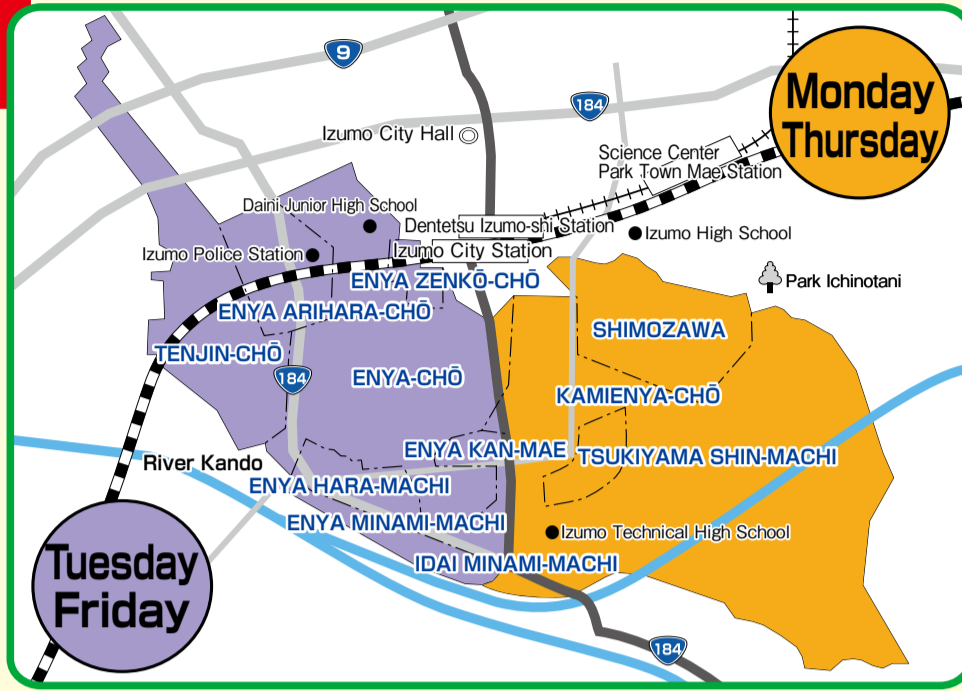

Trash Collection Calendar for the 2023 Fiscal Year

塩治 Enya

2023		3月 MARCH				
日	月	火	水	木	金	土
SUN	MON	TUE	WED	THU	FRI	SAT
			1	2	3	4
5	6	7	8	9	10	11
12	13	14	15	16	17	18
19	20	21	22	23	24	25
26	27	28	29	30	31	

Please make sure to put out your trash by 8:30 a.m. on the collection day!

Collection Days for Burnable Trash

● Non-burnable waste and recyclables will not be collected on national holidays, replacement national holidays, or New Year's holidays (Dec 29th to Jan 4th). If scheduled collection falls on one of these days, a replacement collection day will be set. Check these dates on the calendars below.

Garbage disposal app "さんあ〜る(threeR)"

Use this app to check disposal dates and rules for sorting garbage.

★Download via QR Code★

Paper Recycling Stations

For details, see the "Waste Sorting and Disposal Guidebook".