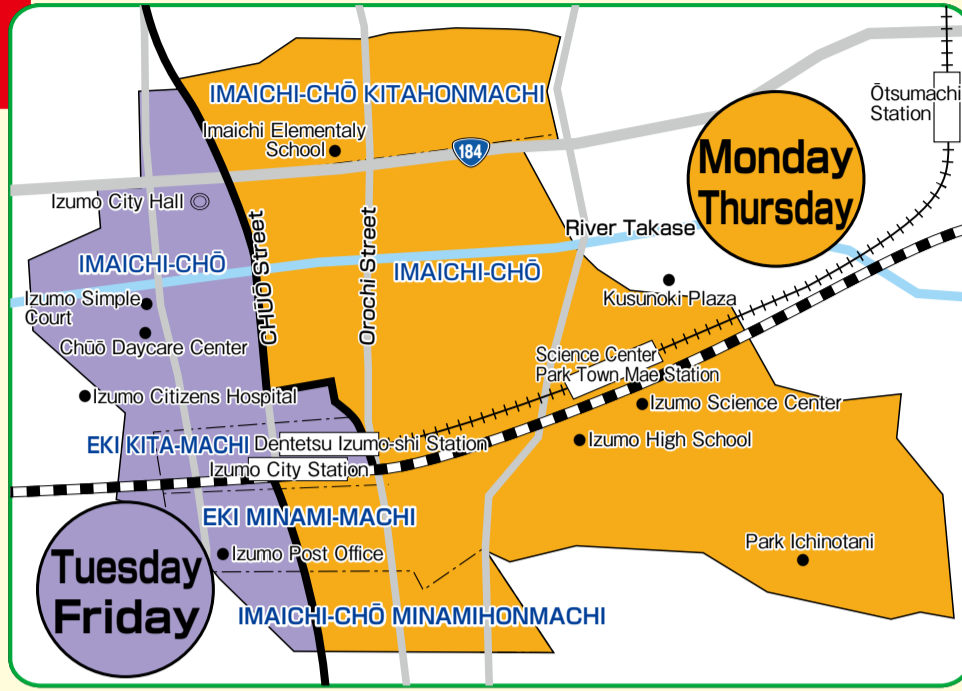

Trash Collection Calendar for the 2023 Fiscal Year

今市 Imaichi

2023		3月		MARCH		
日	月	火	水	木	金	土
SUN	MON	TUE	WED	THU	FRI	SAT
			1	2	3	4
5	6	7	8	9	10	11
12	13	14	15	16	17	18
19	20	21	22	23	24	25
26	27	28	29	30	31	

Please make sure to put out your trash by 8:30 a.m. on the collection day!

Collection Days for Burnable Trash

● Non-burnable waste and recyclables will not be collected on national holidays, replacement national holidays, or New Year's holidays (Dec 29th to Jan 4th). If scheduled collection falls on one of these days, a replacement collection day will be set. Check these dates on the calendars below.

Garbage disposal app "さんあ〜る(threeR)"

Use this app to check disposal dates and rules for sorting garbage. ★Download via QR Code★

Paper Recycling Stations

For details, see the "Waste Sorting and Disposal Guidebook". Please bring your paper to the recycling station during its opening hours. The recycling stations are not open on national holidays or New Year's holidays.