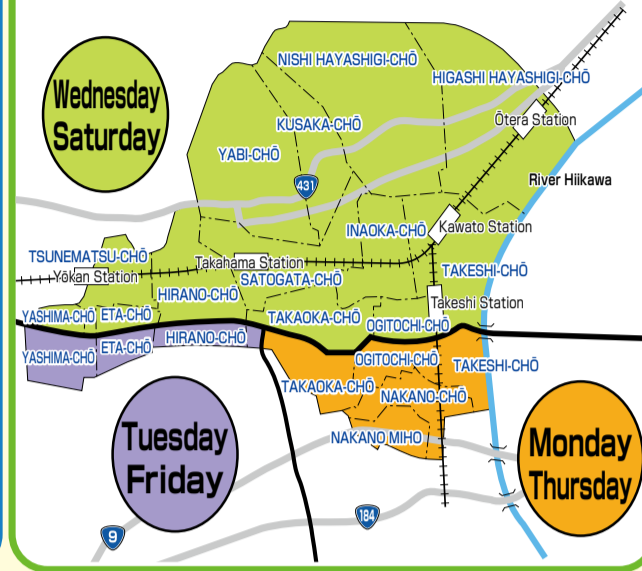

Trash Collection Calendar for the 2023 Fiscal Year

高松・高浜・川跡・鳶巣
Takamatsu・Takahama・Kawato・Tobisu

2023		3月		MARCH		
日	月	火	水	木	金	土
SUN	MON	TUE	WED	THU	FRI	SAT
			1	2	3	4
5	6	7	8	9	10	11
12	13	14	15	16	17	18
19	20	21	22	23	24	25
26	27	28	29	30	31	

Please make sure to put out your trash by 8:30 a.m. on the collection day!

Collection Days for Burnable Trash

● Non-burnable waste and recyclables will not be collected on national holidays, replacement national holidays, or New Year's holidays (Dec 29th to Jan 4th). If scheduled collection falls on one of these days, a replacement collection day will be set. Check these dates on the calendars below.

Give it a dry! Dry your waste before you throw it out. 80% of organic waste is made up of liquid content. You can reduce the overall volume of your waste simply by draining water from it before disposing of it. By staying mindful of this, we can reduce our waste as a city!

Takamatsu

Every week on
Tuesdays
and
Fridays

Takahama・Kawato・Tobisu

Garbage disposal app "さんあ〜る(threeR)"

Use this app to check disposal dates and rules for sorting garbage.

★Download via QR Code★

iOS (iPhone/iPad) Android

Paper Recycling Stations

For details, see the "Waste Sorting and Disposal Guidebook".

Please bring your paper to the recycling station during its opening hours. The recycling stations are not open on national holidays or New Year's holidays.

If you are not sure which region you live in, please contact Kankyō Shisetsu-ka.

Collection Days for Non-Burnable Waste and Recyclables

● Non-burnable waste and recyclables will not be collected on national holidays, replacement national holidays, or New Year's holidays (Dec 29th to Jan 4th). If scheduled collection falls on one of these days, a replacement collection day will be set. Check these dates on the calendars below.

2023		4月					
日	月	火	水	木	金	土	
SUN	MON	TUE	WED	THU	FRI	SAT	
						1	
2	3	4	5	6	7	8	
9	10	11	12	13	14	15	
16	17	18	19	20	21	22	
23	24	25	26	27	28	29	30

2023		5月					
日	月	火	水	木	金	土	
SUN	MON	TUE	WED	THU	FRI	SAT	
	1	2	3	4	5	6	
7	8	9	10	11	12	13	
14	15	16	17	18	19	20	
21	22	23	24	25	26	27	
28	29	30	31				

2023		6月					
日	月	火	水	木	金	土	
SUN	MON	TUE	WED	THU	FRI	SAT	
				1	2	3	
4	5	6	7	8	9	10	
11	12	13	14	15	16	17	
18	19	20	21	22	23	24	
25	26	27	28	29	30		

2023		7月					
日	月	火	水	木	金	土	
SUN	MON	TUE	WED	THU	FRI	SAT	
2	3	4	5	6	7	1	8
9	10	11	12	13	14	15	
16	17	18	19	20	21	22	
23	24	25	26	27	28	29	
30	31						

May 30 - June 5 is Waste Reduction & Recycling Promotion Week

2023		8月		AUGUST			
日	月	火	水	木	金	土	
SUN	MON	TUE	WED	THU	FRI	SAT	
		1	2	3	4	5	
6	7	8	9	10	11	12	
13	14	15	16	17	18	19	
20	21	22	23	24	25	26	
27	28	29	30	31			

2023		9月		SEPTEMBER			
日	月	火	水	木	金	土	
SUN	MON	TUE	WED	THU	FRI	SAT	
					1	2	
3	4	5	6	7	8	9	
10	11	12	13	14	15	16	
17	18	19	20	21	22	23	
24	25	26	27	28	29	30	

2023		10月		OCTOBER			
日	月	火	水	木	金	土	
SUN	MON	TUE	WED	THU	FRI	SAT	
1	2	3	4	5	6	7	
8	9	10	11	12	13	14	
15	16	17	18	19	20	21	
22	23	24	25	26	27	28	
29	30	31					

2023		11月		NOVEMBER			
日	月	火	水	木	金	土	
SUN	MON	TUE	WED	THU	FRI	SAT	
			1	2	3	4	
5	6	7	8	9	10	11	
12	13	14	15	16	17	18	
19	20	21	22	23	24	25	
26	27	28	29	30			

October is threeR Promotion and Food Waste Reduction Month

2023		12月		DECEMBER			
日	月	火	水	木	金	土	
SUN	MON	TUE	WED	THU	FRI	SAT	
					1	2	
3	4	5	6	7	8	9	
10	11	12	13	14	15	16	
17	18	19	20	21	22	23	
24	25	26	27	28	29	30	31

2024		1月		JANUARY			
日	月	火	水	木	金	土	
SUN	MON	TUE	WED	THU	FRI	SAT	
	1	2	3	4	5	6	
7	8	9	10	11	12	13	
14	15	16	17	18	19	20	
21	22	23	24	25	26	27	
28	29	30	31				

2024		2月		FEBRUARY			
日	月	火	水	木	金	土	
SUN	MON	TUE	WED	THU	FRI	SAT	
				1	2	3	
4	5	6	7	8	9	10	
11	12	13	14	15	16	17	
18	19	20	21	22	23	24	
25	26	27	28	29			

2024		3月		MARCH			
日	月	火	水	木	金	土	
SUN	MON	TUE	WED	THU	FRI	SAT	
					1	2	
3	4	5	6	7	8	9	
10	11	12	13	14	15	16	
17	18	19	20	21	22	23	
24	25	26	27	28	29	30	31

* Bulky waste collection on March 21 can be reserved until March 19, 12:00.

Takahama

Yabi-chō・Kusaka-chō・Satogata-chō・Hirano-chō
Tsunematsu-chō・Eta-chō・Yashima-chō

- Shredded waste・empty beverage cans
- Landfill waste・dry cell batteries・fluorescent lights
- Empty bottles
- PET bottles

Shiroeda-chō・Hama-chō Takamatsu-chō

- Shredded waste・empty beverage cans
- Landfill waste・dry cell batteries・fluorescent lights
- Empty bottles
- PET bottles

Shimoyoko-chō Matsuyori Shimo-chō

- Shredded waste・empty beverage cans
- Landfill waste・dry cell batteries・fluorescent lights
- Empty bottles
- PET bottles