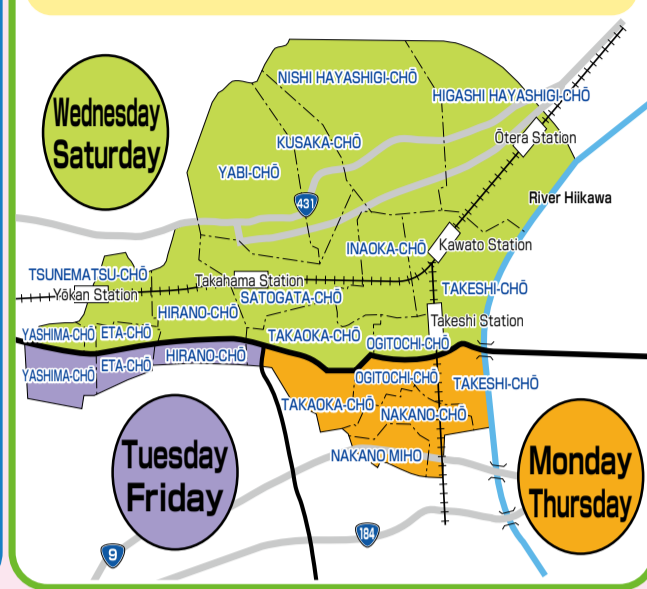

Trash Collection Calendar for the 2024 Fiscal Year

高松・高浜・川跡・鳶巣
Takamatsu・Takahama・Kawato・Tobisu

2024		3月 MARCH				
日	月	火	水	木	金	土
SUN	MON	TUE	WED	THU	FRI	SAT
					▲	2
3	4	5	6	★	8	9
10	11	12	13	14	15	16
17	18	19	20	21	22	23
24	25	26	27	28	29	30
31						

Please make sure to put out your trash by 8:30 a.m. on the collection day!

Collection Days for Burnable Trash

● Non-burnable waste and recyclables will not be collected on national holidays, replacement national holidays, or New Year's holidays (Dec 29th to Jan 4th). If scheduled collection falls on one of these days, a replacement collection day will be set. **Let's reduce food loss!** Check these dates on the calendars below. ミコトツキ

Give it a dry! Dry your waste before you throw it out. 80% of organic waste is made up of liquid content. You can reduce the overall volume of your waste simply by draining water from it before disposing of it. By staying mindful of this, we can reduce our waste as a city!

Takamatsu

Every week on **Tuesdays and Fridays**

Takahama・Kawato・Tobisu

Garbage disposal app "さんあ〜る(threeR)"
Use this app to check disposal dates and rules for sorting garbage.
★Download via QR Code★
*App is free to use. Users are responsible for data & transmission fees. *Some OS versions may not be supported.

Paper Recycling Stations
For details, see the "Waste Sorting and Disposal Guidebook".
Please bring your paper to the recycling station during its opening hours. The recycling stations are not open on national holidays or New Year's holidays.

If you are not sure which region you live in, please contact Kankyō Shisetsu-ka.

Collection Days for Non-Burnable Waste and Recyclables

● Non-burnable waste and recyclables will not be collected on national holidays, replacement national holidays, or New Year's holidays (Dec 29th to Jan 4th). If scheduled collection falls on one of these days, a replacement collection day will be set. Check these dates on the calendars below.

2024		4月 APRIL				
日	月	火	水	木	金	土
SUN	MON	TUE	WED	THU	FRI	SAT
	1	2	3	4	5	6
7	8	9	10	11	12	13
14	15	16	17	18	19	20
21	22	23	24	25	26	27
28	29	30				

2024		5月 MAY				
日	月	火	水	木	金	土
SUN	MON	TUE	WED	THU	FRI	SAT
			1	2	3	4
5	6	7	8	9	10	11
12	13	14	15	16	17	18
19	20	21	22	23	24	25
26	27	28	29	30	31	

2024		6月 JUNE				
日	月	火	水	木	金	土
SUN	MON	TUE	WED	THU	FRI	SAT
						1
2	3	4	5	6	7	8
9	10	11	12	13	14	15
16	17	18	19	20	21	22
23	24	25	26	27	28	29
30						

2024		7月 JULY				
日	月	火	水	木	金	土
SUN	MON	TUE	WED	THU	FRI	SAT
	1	2	3	4	5	6
7	8	9	10	11	12	13
14	15	16	17	18	19	20
21	22	23	24	25	26	27
28	29	30	31			

May 30 - June 5 is Waste Reduction & Recycling Promotion Week

2024		8月 AUGUST				
日	月	火	水	木	金	土
SUN	MON	TUE	WED	THU	FRI	SAT
				1	2	3
4	5	6	7	8	9	10
11	12	13	14	15	16	17
18	19	20	21	22	23	24
25	26	27	28	29	30	31

2024		9月 SEPTEMBER				
日	月	火	水	木	金	土
SUN	MON	TUE	WED	THU	FRI	SAT
1	2	3	4	5	6	7
8	9	10	11	12	13	14
15	16	17	18	19	20	21
22	23	24	25	26	27	28
29	30					

2024		10月 OCTOBER				
日	月	火	水	木	金	土
SUN	MON	TUE	WED	THU	FRI	SAT
		1	2	3	4	5
6	7	8	9	10	11	12
13	14	15	16	17	18	19
20	21	22	23	24	25	26
27	28	29	30	31		

October is threeR Promotion and Food Waste Reduction Month

2024		11月 NOVEMBER				
日	月	火	水	木	金	土
SUN	MON	TUE	WED	THU	FRI	SAT
					1	2
3	4	5	6	7	8	9
10	11	12	13	14	15	16
17	18	19	20	21	22	23
24	25	26	27	28	29	30

2024		12月 DECEMBER				
日	月	火	水	木	金	土
SUN	MON	TUE	WED	THU	FRI	SAT
1	2	3	4	5	6	7
8	9	10	11	12	13	14
15	16	17	18	19	20	21
22	23	24	25	26	27	28
29	30	31				

2025		1月 JANUARY				
日	月	火	水	木	金	土
SUN	MON	TUE	WED	THU	FRI	SAT
			1	2	3	4
5	6	7	8	9	10	11
12	13	14	15	16	17	18
19	20	21	22	23	24	25
26	27	28	29	30	31	

2025		2月 FEBRUARY				
日	月	火	水	木	金	土
SUN	MON	TUE	WED	THU	FRI	SAT
						1
2	3	4	5	6	7	8
9	10	11	12	13	14	15
16	17	18	19	20	21	22
23	24	25	26	27	28	

2025		3月 MARCH				
日	月	火	水	木	金	土
SUN	MON	TUE	WED	THU	FRI	SAT
2	3	4	5	6	7	8
9	10	11	12	13	14	15
16	17	18	19	20	21	22
23	24	25	26	27	28	29
30	31					

Takahama
Yabi-chō・Kusaka-chō・Satogata-chō・Hirano-chō
Tsunematsu-chō・Eta-chō・Yashima-chō

- Shredded waste・empty beverage cans
- Landfill waste・dry cell batteries・fluorescent lights
- Empty bottles
- PET bottles

**Shiroeda-chō・Hama-chō
Takamatsu-chō**

- Shredded waste・empty beverage cans
- Landfill waste・dry cell batteries・fluorescent lights
- Empty bottles
- PET bottles

**Shimoyoko-chō
Matsuyori Shimo-chō**

- Shredded waste・empty beverage cans
- Landfill waste・dry cell batteries・fluorescent lights
- Empty bottles
- PET bottles