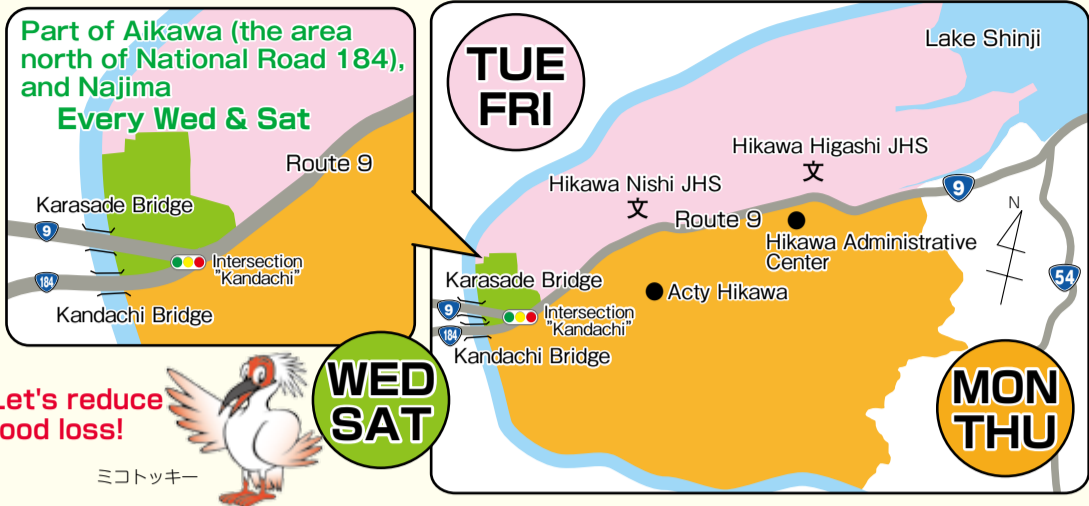

Give it a dry! Dry your waste before you throw it out.
80% of organic waste is made up of liquid content. You can reduce the overall volume of your waste simply by draining water from it before disposing of it. By staying mindful of this, we can reduce our waste as a city!