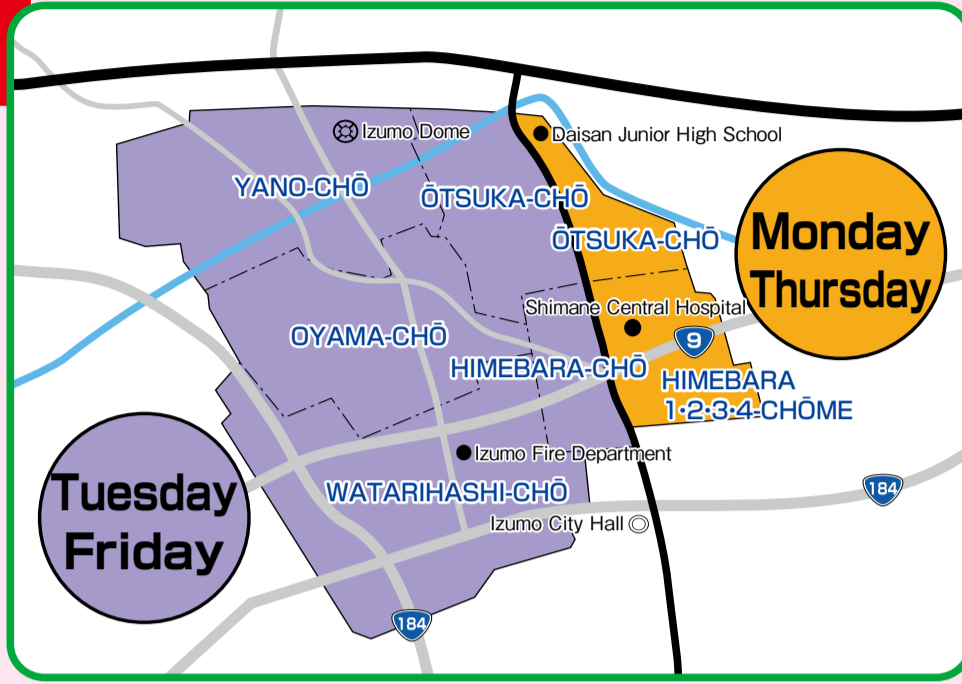

Trash Collection Calendar for the 2024 Fiscal Year

四 絡 Yotsugane

2024		3月		MARCH		
日	月	火	水	木	金	土
SUN	MON	TUE	WED	THU	FRI	SAT
					1	2
3	4	5	6	7	8	9
10	11	12	13	14	15	16
17	18	19	20	21	22	23
24	25	26	27	28	29	30
31						

Please make sure to put out your trash by 8:30 a.m. on the collection day!

Collection Days for Burnable Trash

● Non-burnable waste and recyclables will not be collected on national holidays, replacement national holidays, or New Year's holidays (Dec 29th to Jan 4th). If scheduled collection falls on one of these days, a replacement collection day will be set. Check these dates on the calendars below.

Garbage disposal app "さんあ〜る(threeR)"
Use this app to check disposal dates and rules for sorting garbage.
★Download via QR Code★
*App is free to use. Users are responsible for data & transmission fees. *Some OS versions may not be supported.