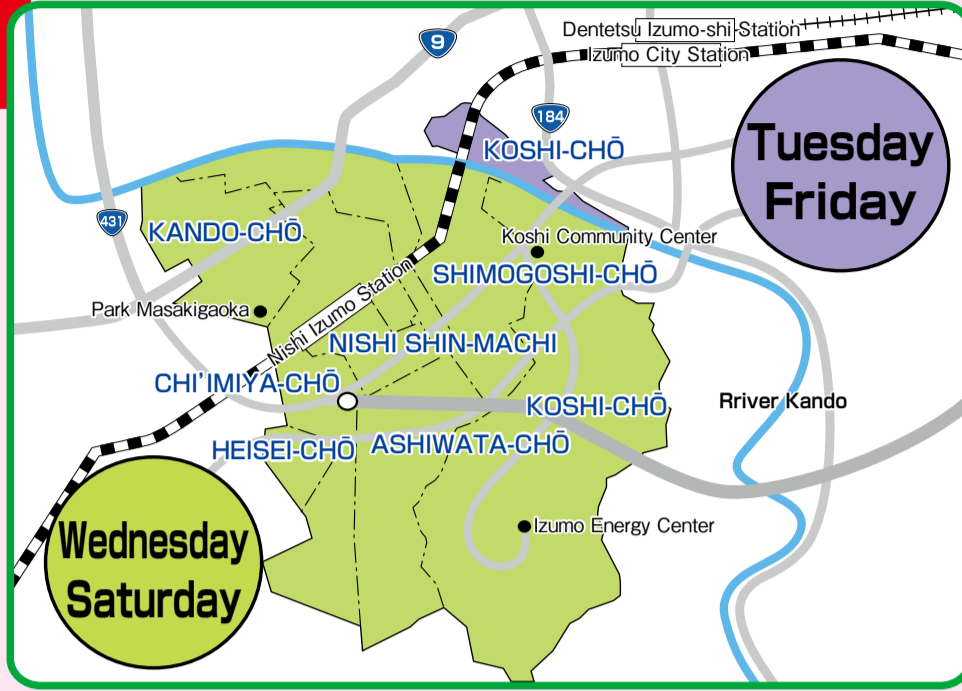

Trash Collection Calendar for the 2024 Fiscal Year

古志・神門・平成 Koshi・Kando・Heisei

2024		3月 MARCH				
日	月	火	水	木	金	土
SUN	MON	TUE	WED	THU	FRI	SAT
					1	2
3	4	5	6	7	8	9
10	11	12	13	14	15	16
17	18	19	20	21	22	23
24	25	26	27	28	29	30
31						

Garbage disposal app "さんあ〜る(threeR)"
Use this app to check disposal dates and rules for sorting garbage.
★Download via QR Code★
*App is free to use. Users are responsible for data & transmission fees. *Some OS versions may not be supported.