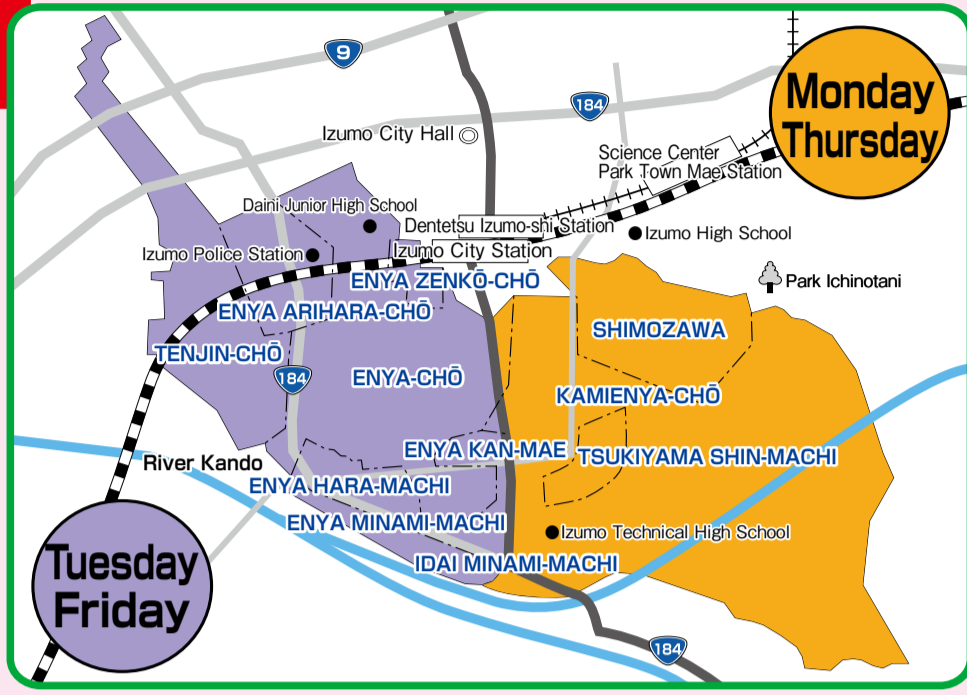

Trash Collection Calendar for the 2024 Fiscal Year

塩治 Enya

2024		3月		MARCH		
日	月	火	水	木	金	土
SUN	MON	TUE	WED	THU	FRI	SAT
					1	2
3	4	5	6	7	8	9
10	11	12	13	14	15	16
17	18	19	20	21	22	23
24	25	26	27	28	29	30
31						

Garbage disposal app "さんあ〜る(threeR)"
Use this app to check disposal dates and rules for sorting garbage.
★Download via QR Code★
*App is free to use. Users are responsible for data & transmission fees. *Some OS versions may not be supported.