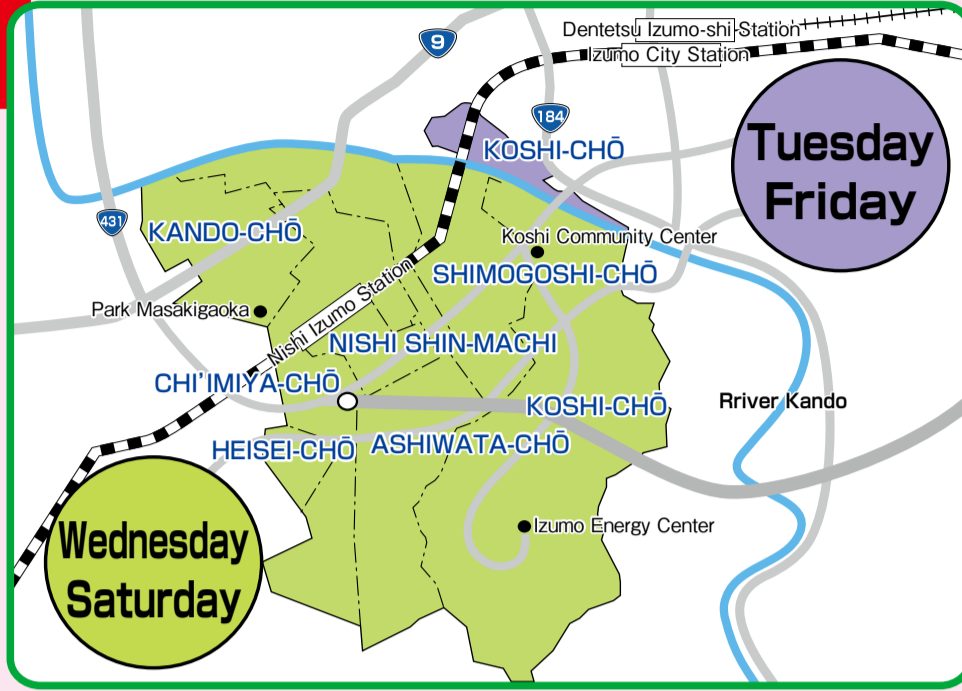

Trash Collection Calendar for the 2025 Fiscal Year

古志・神門・平成
Koshi・Kando・Heisei

2025		3月		MARCH			
日	月	火	水	木	金	土	日
SUN	MON	TUE	WED	THU	FRI	SAT	SAT
2	3	4	5	6	7	8	1
9	10	11	12	13	14	15	
16	17	18	19	20	21	22	
23	24	25	26	27	28	29	
30	31						

Garbage disposal app "さんあ〜る(threeR)"

Use this app to check disposal dates and rules for sorting garbage.

Paper Recycling Stations

For details, see the "Waste Sorting and Disposal Guidebook".

Please bring your paper to the recycling station during its opening hours. The recycling stations are not open on national holidays or New Year's holidays.