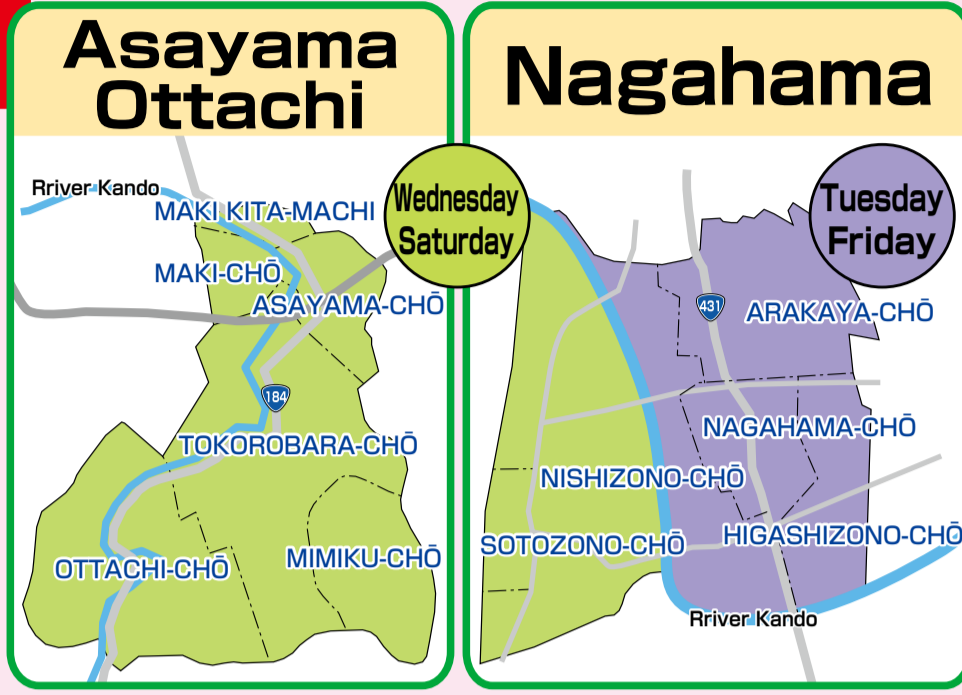

Trash Collection Calendar for the 2025 Fiscal Year

朝山・乙立・長浜 Asayama・Ottachi・Nagahama

2025		3月 MARCH				
日	月	火	水	木	金	土
SUN	MON	TUE	WED	THU	FRI	SAT
2	3	4	5	6	7	8
9	10	11	12	13	14	15
16	17	18	19	20	21	22
23	24	25	26	27	28	29
30	31					

Please make sure to put out your trash by 8:30 a.m. on the collection day!

Collection Days for Burnable Trash

● Burnable waste will not be collected from Jan 1 to 3. Collection days are not affected by national holidays, substitute holidays, Golden Week, Obon, and end-of-year holidays.

Give it a dry! Dry your waste before you throw it out. 80% of organic waste is made up of liquid content. You can reduce the overall volume of your waste simply by draining water from it before disposing of it. By staying mindful of this, we can reduce our waste as a city!

Garbage disposal app "さんあ〜る(threeR)"
Use this app to check disposal dates and rules for sorting garbage.
★Download via QR Code★
*App is free to use. Users are responsible for data & transmission fees. *Some OS versions may not be supported.

Paper Recycling Stations
For details, see the "Waste Sorting and Disposal Guidebook".
Please bring your paper to the recycling station during its opening hours. The recycling stations are not open on national holidays or New Year's holidays.

If you are not sure which region you live in, please contact Kankyō Shisetsu-ka.

Collection Days for Non-Burnable Waste and Recyclables

● Non-burnable waste and recyclables will not be collected on national holidays, replacement national holidays, or New Year's holidays (Dec 29th to Jan 4th). If scheduled collection falls on one of these days, a replacement collection day will be set. Check these dates on the calendars below.

2025		4月 APRIL				
日	月	火	水	木	金	土
SUN	MON	TUE	WED	THU	FRI	SAT
		1	2	3	4	5
6	7	8	9	10	11	12
13	14	15	16	17	18	19
20	21	22	23	24	25	26
27	28	29	30			

2025		5月 MAY				
日	月	火	水	木	金	土
SUN	MON	TUE	WED	THU	FRI	SAT
				1	2	3
4	5	6	7	8	9	10
11	12	13	14	15	16	17
18	19	20	21	22	23	24
25	26	27	28	29	30	31

2025		6月 JUNE				
日	月	火	水	木	金	土
SUN	MON	TUE	WED	THU	FRI	SAT
1	2	3	4	5	6	7
8	9	10	11	12	13	14
15	16	17	18	19	20	21
22	23	24	25	26	27	28
29	30					

2025		7月 JULY				
日	月	火	水	木	金	土
SUN	MON	TUE	WED	THU	FRI	SAT
		1	2	3	4	5
6	7	8	9	10	11	12
13	14	15	16	17	18	19
20	21	22	23	24	25	26
27	28	29	30	31		

May 30 - June 5 is Waste Reduction & Recycling Promotion Week

2025		8月 AUGUST				
日	月	火	水	木	金	土
SUN	MON	TUE	WED	THU	FRI	SAT
					1	2
3	4	5	6	7	8	9
10	11	12	13	14	15	16
17	18	19	20	21	22	23
24	25	26	27	28	29	30

2025		9月 SEPTEMBER				
日	月	火	水	木	金	土
SUN	MON	TUE	WED	THU	FRI	SAT
	1	2	3	4	5	6
7	8	9	10	11	12	13
14	15	16	17	18	19	20
21	22	23	24	25	26	27
28	29	30				

2025		10月 OCTOBER				
日	月	火	水	木	金	土
SUN	MON	TUE	WED	THU	FRI	SAT
			1	2	3	4
5	6	7	8	9	10	11
12	13	14	15	16	17	18
19	20	21	22	23	24	25
26	27	28	29	30	31	

October is threeR Promotion and Food Waste Reduction Month

2025		11月 NOVEMBER				
日	月	火	水	木	金	土
SUN	MON	TUE	WED	THU	FRI	SAT
						1
2	3	4	5	6	7	8
9	10	11	12	13	14	15
16	17	18	19	20	21	22
23	24	25	26	27	28	29

2025		12月 DECEMBER				
日	月	火	水	木	金	土
SUN	MON	TUE	WED	THU	FRI	SAT
	1	2	3	4	5	6
7	8	9	10	11	12	13
14	15	16	17	18	19	20
21	22	23	24	25	26	27
28	29	30	31			

2026		1月 JANUARY				
日	月	火	水	木	金	土
SUN	MON	TUE	WED	THU	FRI	SAT
				1	2	3
4	5	6	7	8	9	10
11	12	13	14	15	16	17
18	19	20	21	22	23	24
25	26	27	28	29	30	31

2026		2月 FEBRUARY				
日	月	火	水	木	金	土
SUN	MON	TUE	WED	THU	FRI	SAT
1	2	3	4	5	6	7
8	9	10	11	12	13	14
15	16	17	18	19	20	21
22	23	24	25	26	27	28

2026		3月 MARCH				
日	月	火	水	木	金	土
SUN	MON	TUE	WED	THU	FRI	SAT
1	2	3	4	5	6	7
8	9	10	11	12	13	14
15	16	17	18	19	20	21
22	23	24	25	26	27	28
29	30	31				

Asayama・Ottachi
Makikita-machi / Asayama-chō / Maki-chō
Tokorobara-chō / Mimiku-chō / Ottachi-chō

- Shredded waste・empty beverage cans
- ▲ Empty bottles
- Landfill waste・dry cell batteries・fluorescent lights
- ★ PET bottles

Arakaya
Arakaya-chō / Nagahama-chō
Higashizono-chō Kitazono / Nishizono-chō Sakiya

- Shredded waste・empty beverage cans
- ▲ Empty bottles
- Landfill waste・dry cell batteries・fluorescent lights
- ★ PET bottles