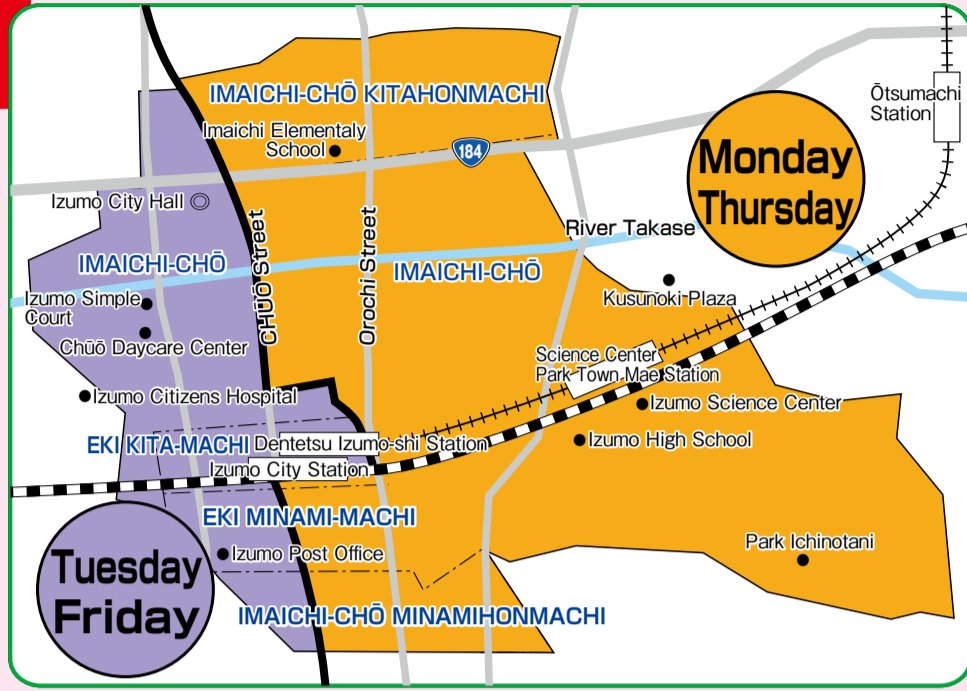

Trash Collection Calendar for the 2025 Fiscal Year

今市 Imaichi

2025		3月		MARCH		
日	月	火	水	木	金	土
SUN	MON	TUE	WED	THU	FRI	SAT
2	3	4	5	6	7	8
9	10	11	12	13	14	15
16	17	18	19	20	21	22
23	24	25	26	27	28	29
30	31					

Please make sure to put out your trash by 8:30 a.m. on the collection day!

Collection Days for Burnable Trash

● Burnable waste will not be collected from Jan 1 to 3. Collection days are not affected by national holidays, substitute holidays, Golden Week, Obon, and end-of-year holidays.

Garbage disposal app "さんあ〜る(threeR)"

Use this app to check disposal dates and rules for sorting garbage.

★Download via QR Code★

Paper Recycling Stations

For details, see the "Waste Sorting and Disposal Guidebook".