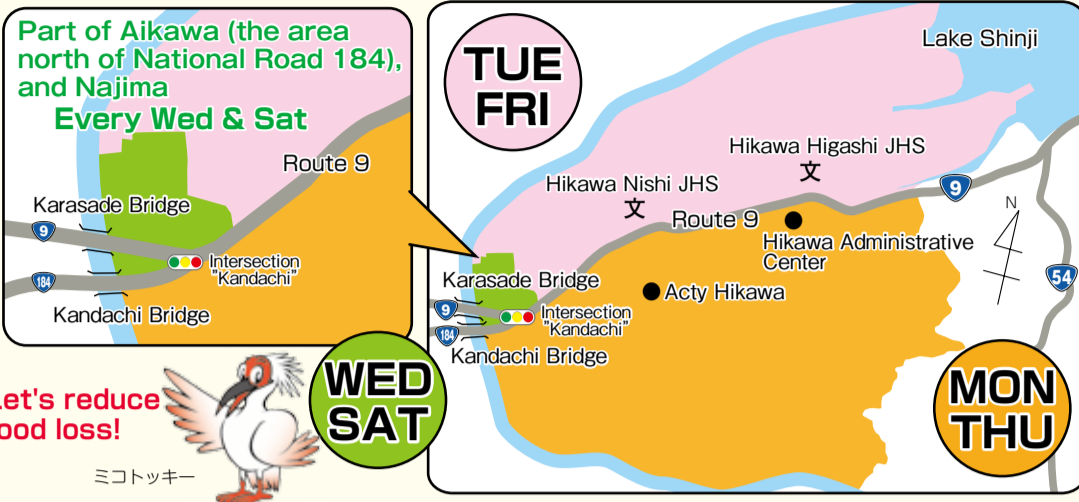

Give it a dry! Dry your waste before you throw it out.
80% of organic waste is made up of liquid content. You can reduce the overall volume of your waste simply by draining water from it before disposing of it. By staying mindful of this, we can reduce our waste as a city!

Garbage disposal app "さんあ~る(threeR)"
Use this app to check disposal dates and rules for sorting garbage.
★Download via QR Code★

iOS (iPhone/iPad) Android

*App is free to use. Users are responsible for data & transmission fees.
*Some OS versions may not be supported.

Shōbara

[Gakutō-Shōbara-Kanba-Mitsugane-Kamishōbara]

- Landfill waste
- Empty beverage cans
- Shredded waste
- Empty bottles
- PET bottles

Iwano

[Tobimura-Najima-Torii-Kaminaoe]

- Landfill waste
- Empty beverage cans
- Shredded waste
- Empty bottles
- PET bottles