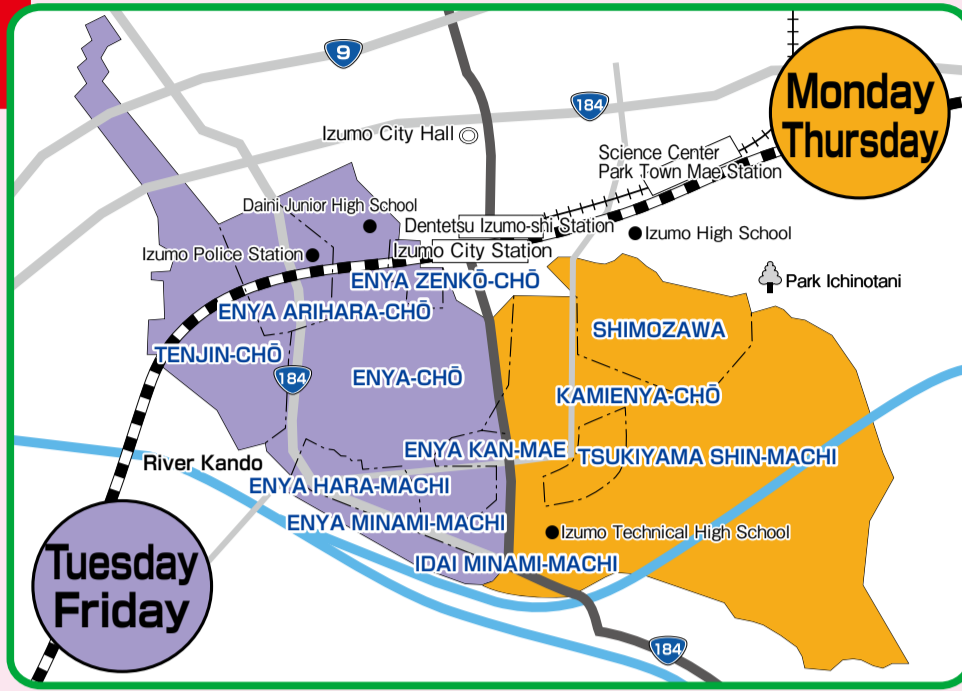

Trash Collection Calendar for the 2025 Fiscal Year

塩治 Enya

2025		3月		MARCH		
日	月	火	水	木	金	土
SUN	MON	TUE	WED	THU	FRI	SAT
2	3	4	5	6	7	8
9	10	11	12	13	14	15
16	17	18	19	20	21	22
23	24	25	26	27	28	29
30	31					

Garbage disposal app "さんあ〜る(threeR)"

Use this app to check disposal dates and rules for sorting garbage.

★Download via QR Code★

Paper Recycling Stations

For details, see the "Waste Sorting and Disposal Guidebook".